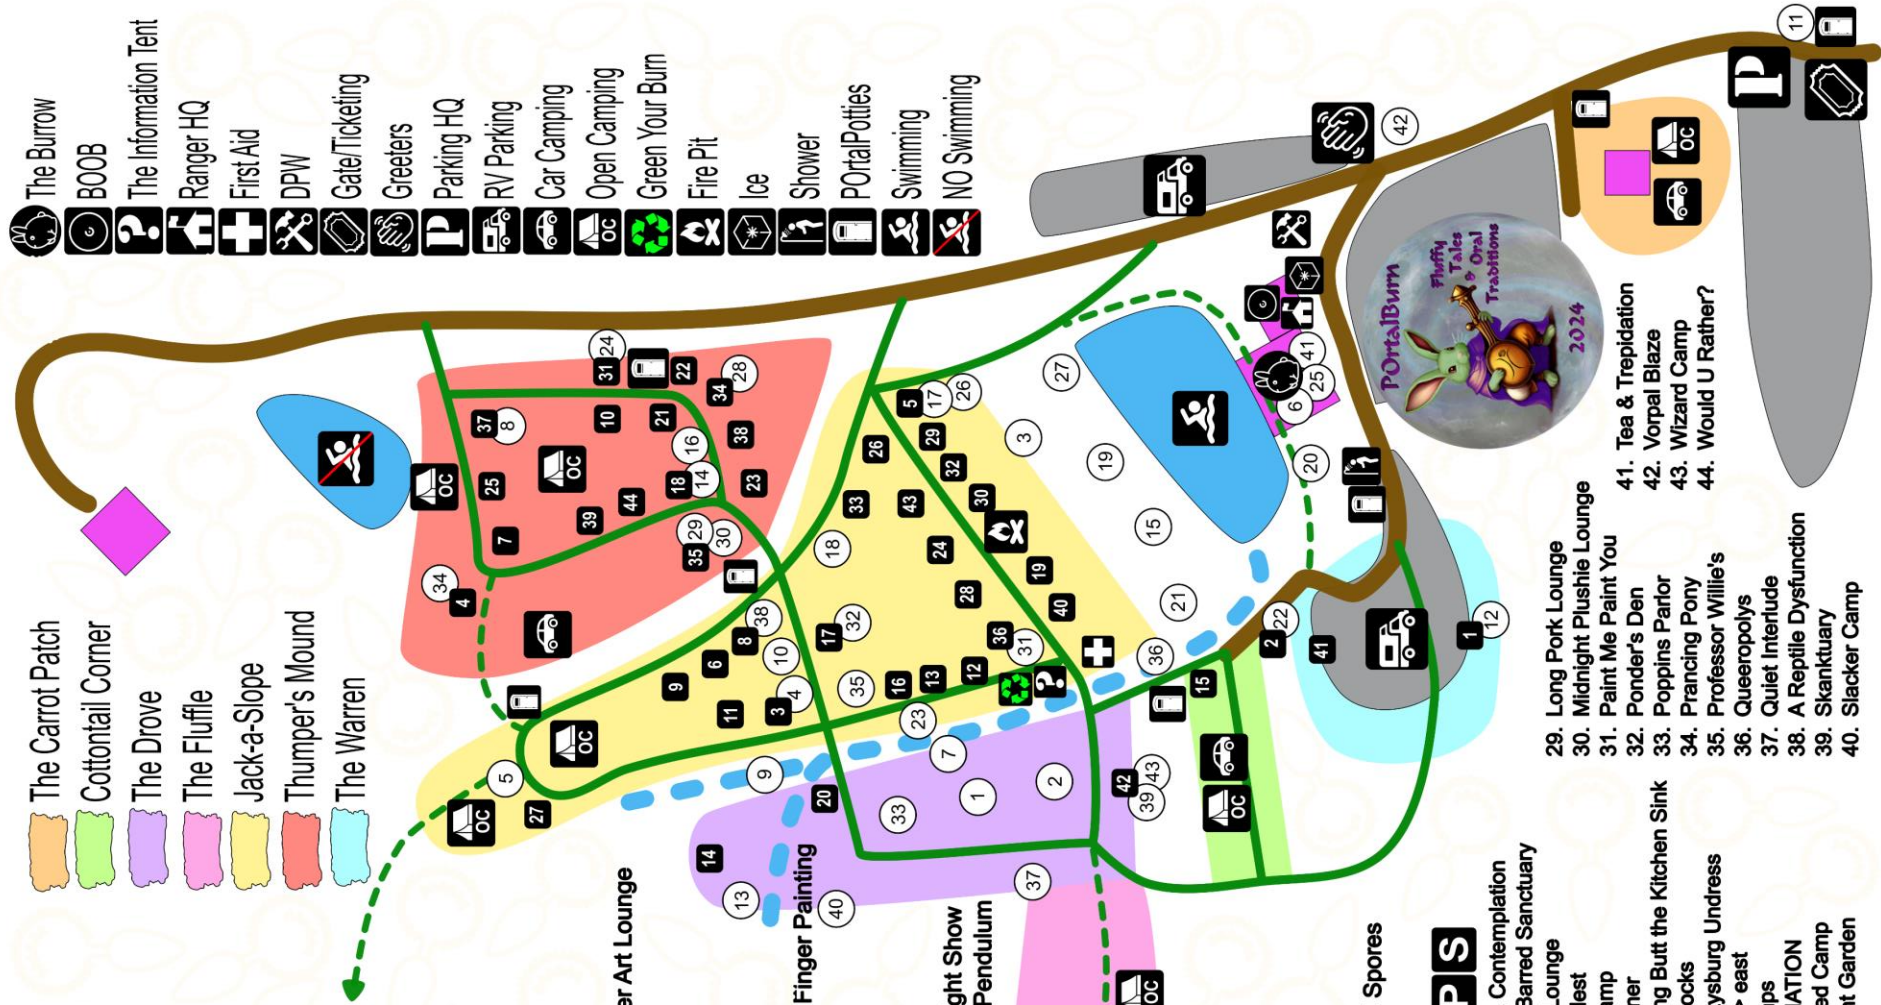

ART

1. Blooming Goddess (effigy)
2. The Temple of Aetherios (temple)
3. Alien Love Call
4. Apocalypse Bead Feats
5. Astral Harbor
6. Between 2 Worldz!
7. Boom! Ding!
8. Burning Sensationalism
9. Danger Gator!
10. The Devil's Lemonade Stand
11. Don't Panic Sailor
12. Dragon Lair
13. The Eye
14. Flasco Zone
15. Flower Portal on the Grass
16. Glory Hold My Hand
17. Go-go a-go-go
18. Interactive Glow Gallery and Laser Art Lounge
19. It's A Trap
20. Kisspresso
21. MoKIMO Portals
22. Noisy Bullshit at the Road
23. Oooh it lights up too
24. Paint Me Paint You Face & Body Finger Painting
25. Phosphorescent Forest
26. POrtalBunny a-go-go
27. Portal Puzzle
28. PPIPlinko
29. Professor Willie's 1960s Liquid Light Show
30. Professor Willie's Cock-cophony Pendulum
31. The Queer Temple
32. Slashin' Fashion
33. Sticks & Domes
34. SyBull
35. The Smell Machine
36. TelePORtal
37. Temple of Reflection
38. Tensegrity
39. Terranexus
40. The Visitor
41. Virtual Reality Playground
42. Welcome Home Clown
43. A Woodland Wonder: Spellbound Spores & Fantastic Fungi

- The Carrot Patch
- Cottontail Corner
- The Drove
- The Fluffle
- Jack-a-Slope
- Thumper's Mound
- The Warren

- The Burrow
- BOOB
- The Information Tent
- Ranger HQ
- First Aid
- DPW
- Gate/Ticketing
- Greeters
- Parking HQ
- RV Parking
- Car Camping
- Open Camping
- Green Your Burn
- Fire Pit
- Ice
- Shower
- POrtalPotties
- Swimming
- NO Swimming